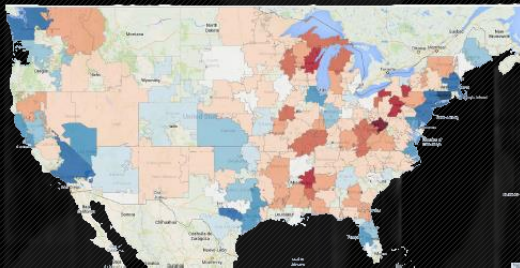

Network Overview

RD1 Outdoors LLC.
www.rd1outdoors.com
biererd@yahoo.com
(724) 998-7646

Show Air Times

3 times per week for 13 weeks

- Tuesdays @ 3:00 p.m.
- Wednesdays @ 9:30 a.m.
- Thursdays @ 7:00 p.m.

April 2014

3/31/2014 – 4/27/2014

- 4 Broadcasts a week
- 12 Telecasts

TOTAL : 207,456

June 2014

5/26/2014 – 6/29/2014

- 5 Broadcasts a week
- 15 Telecasts

TOTAL : 267,707